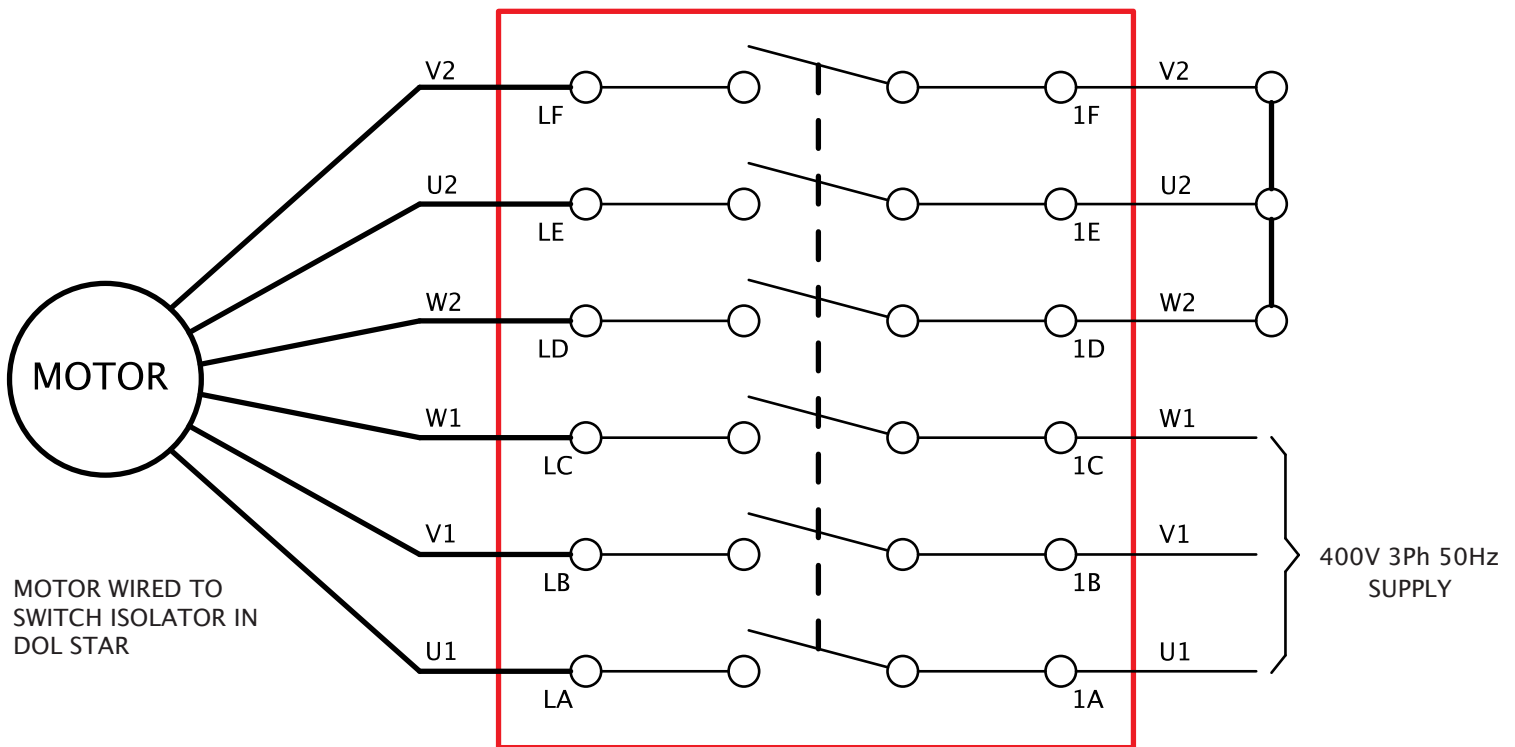

Wiring Diagrams

JETVENT AXIAL 400V THREE PHASE

SINGLE SPEED DIRECT
ON LINE STARTING (STAR)

Wiring Diagrams

JETVENT AXIAL 400V THREE PHASE

TWO SPEED SINGLE WINDING MOTORS