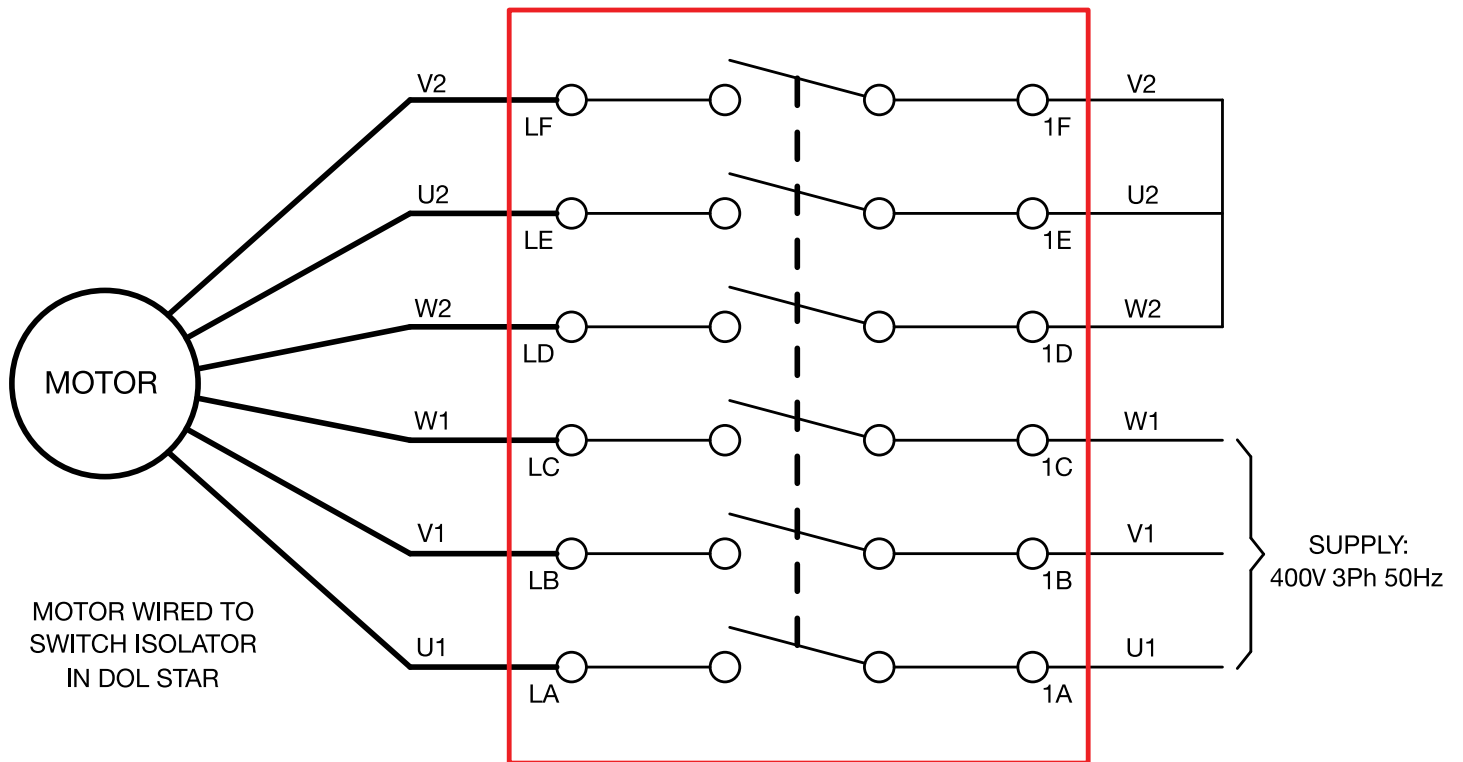

Wiring Diagrams

JETVENT FLANGED 400V THREE PHASE

SINGLE SPEED DIRECT
ON LINE STARTING (STAR)

Wiring Diagrams

JETVENT FLANGED 400V THREE PHASE

TWO SPEED SINGLE WINDING MOTORS